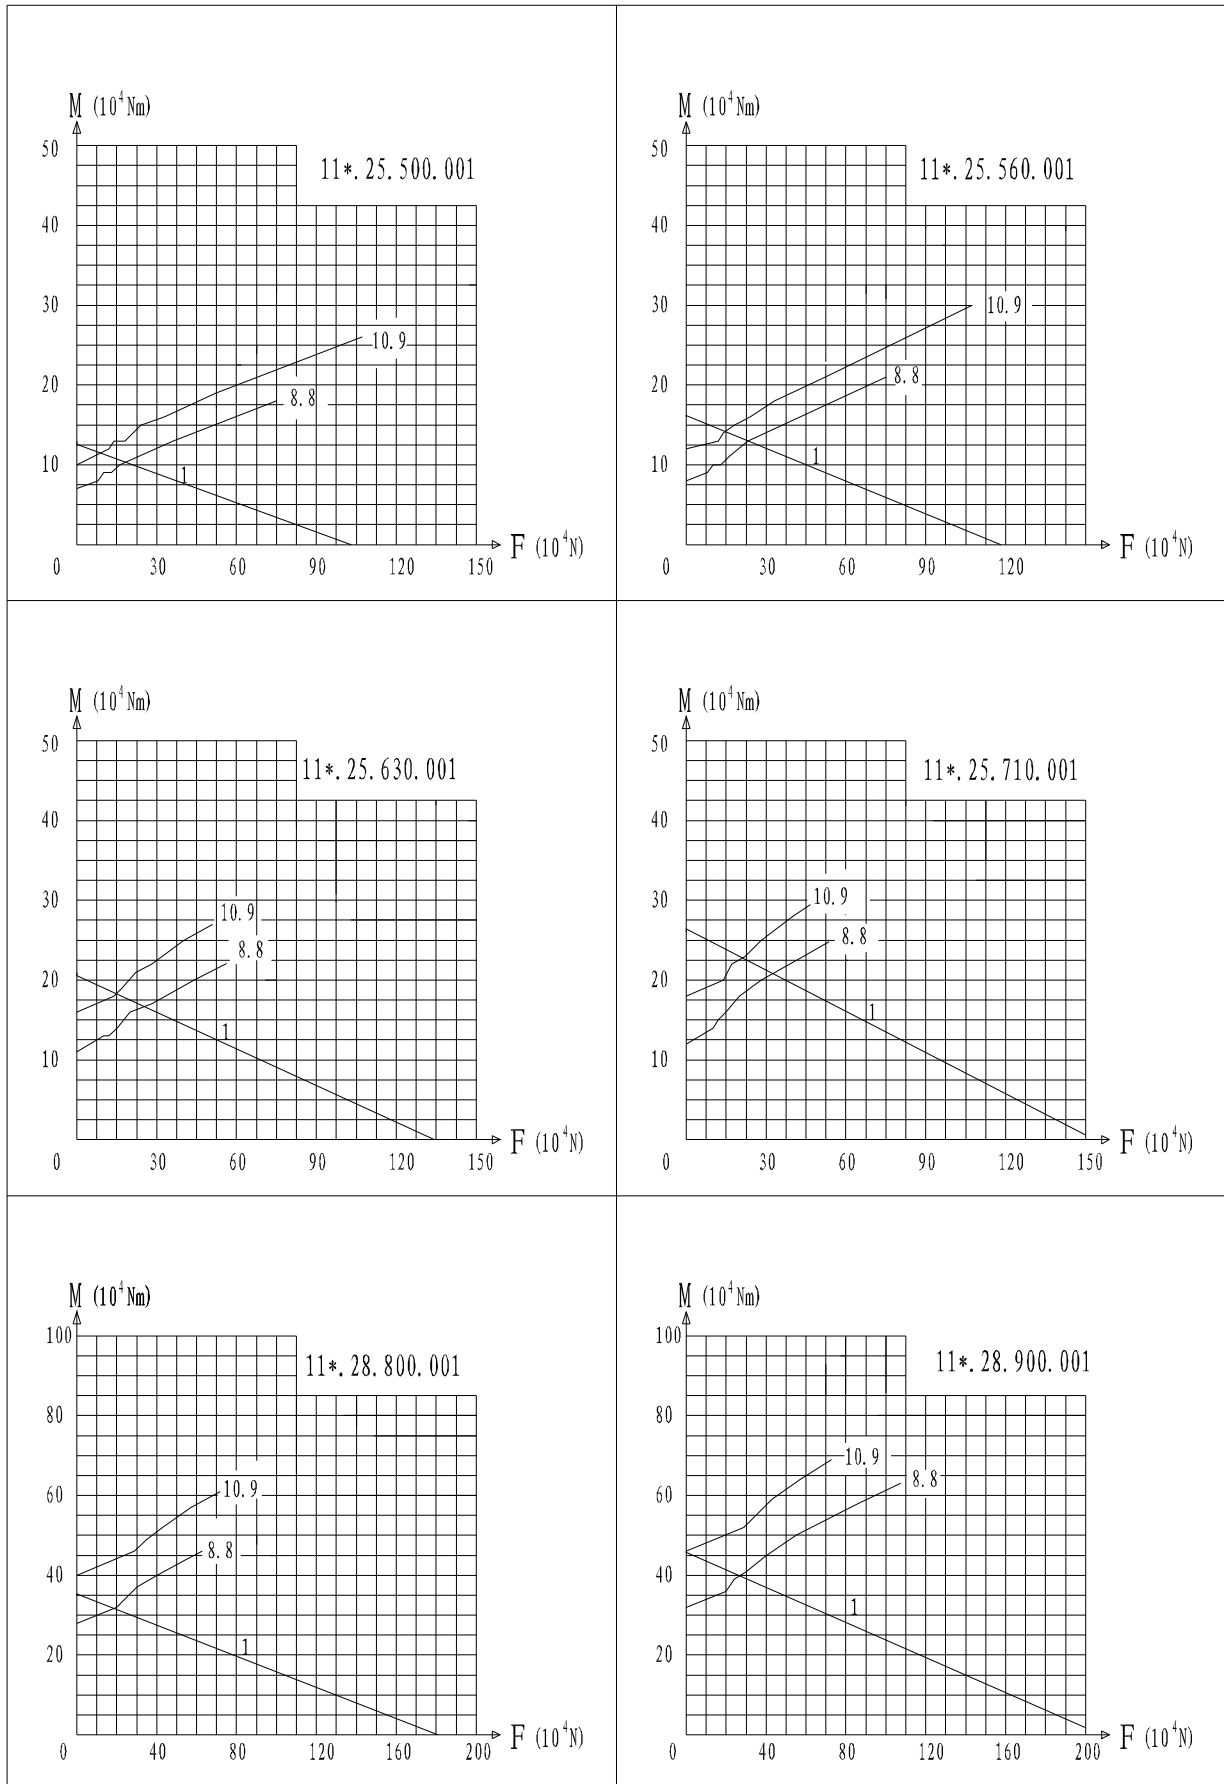

Single row cross roller slewing ring 11 Type

Single row cross roller slewing ring 11 Type

Single row cross roller slewing ring 11 Type