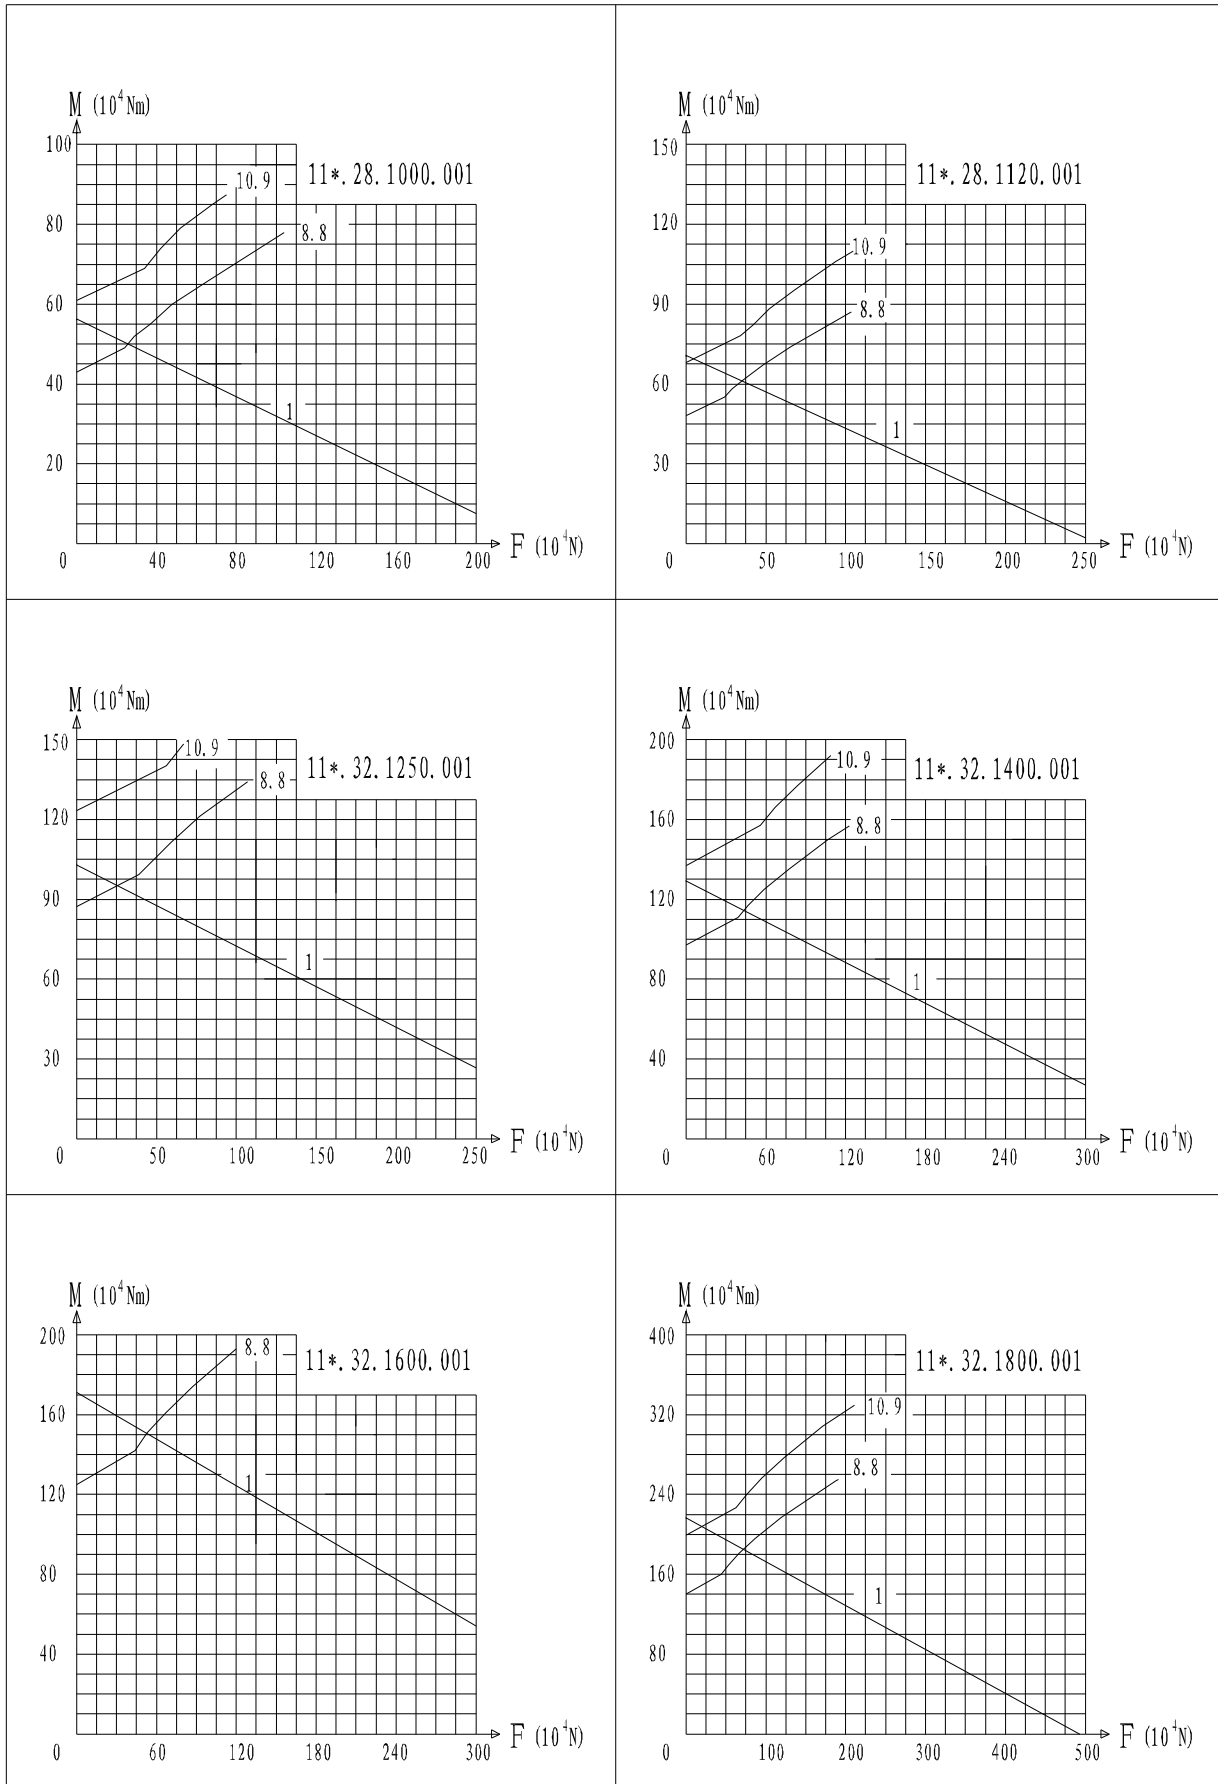

Single row cross roller slewing ring 11 Type

Single row cross roller slewing ring 11 Type

Single row cross roller slewing ring 11 Type