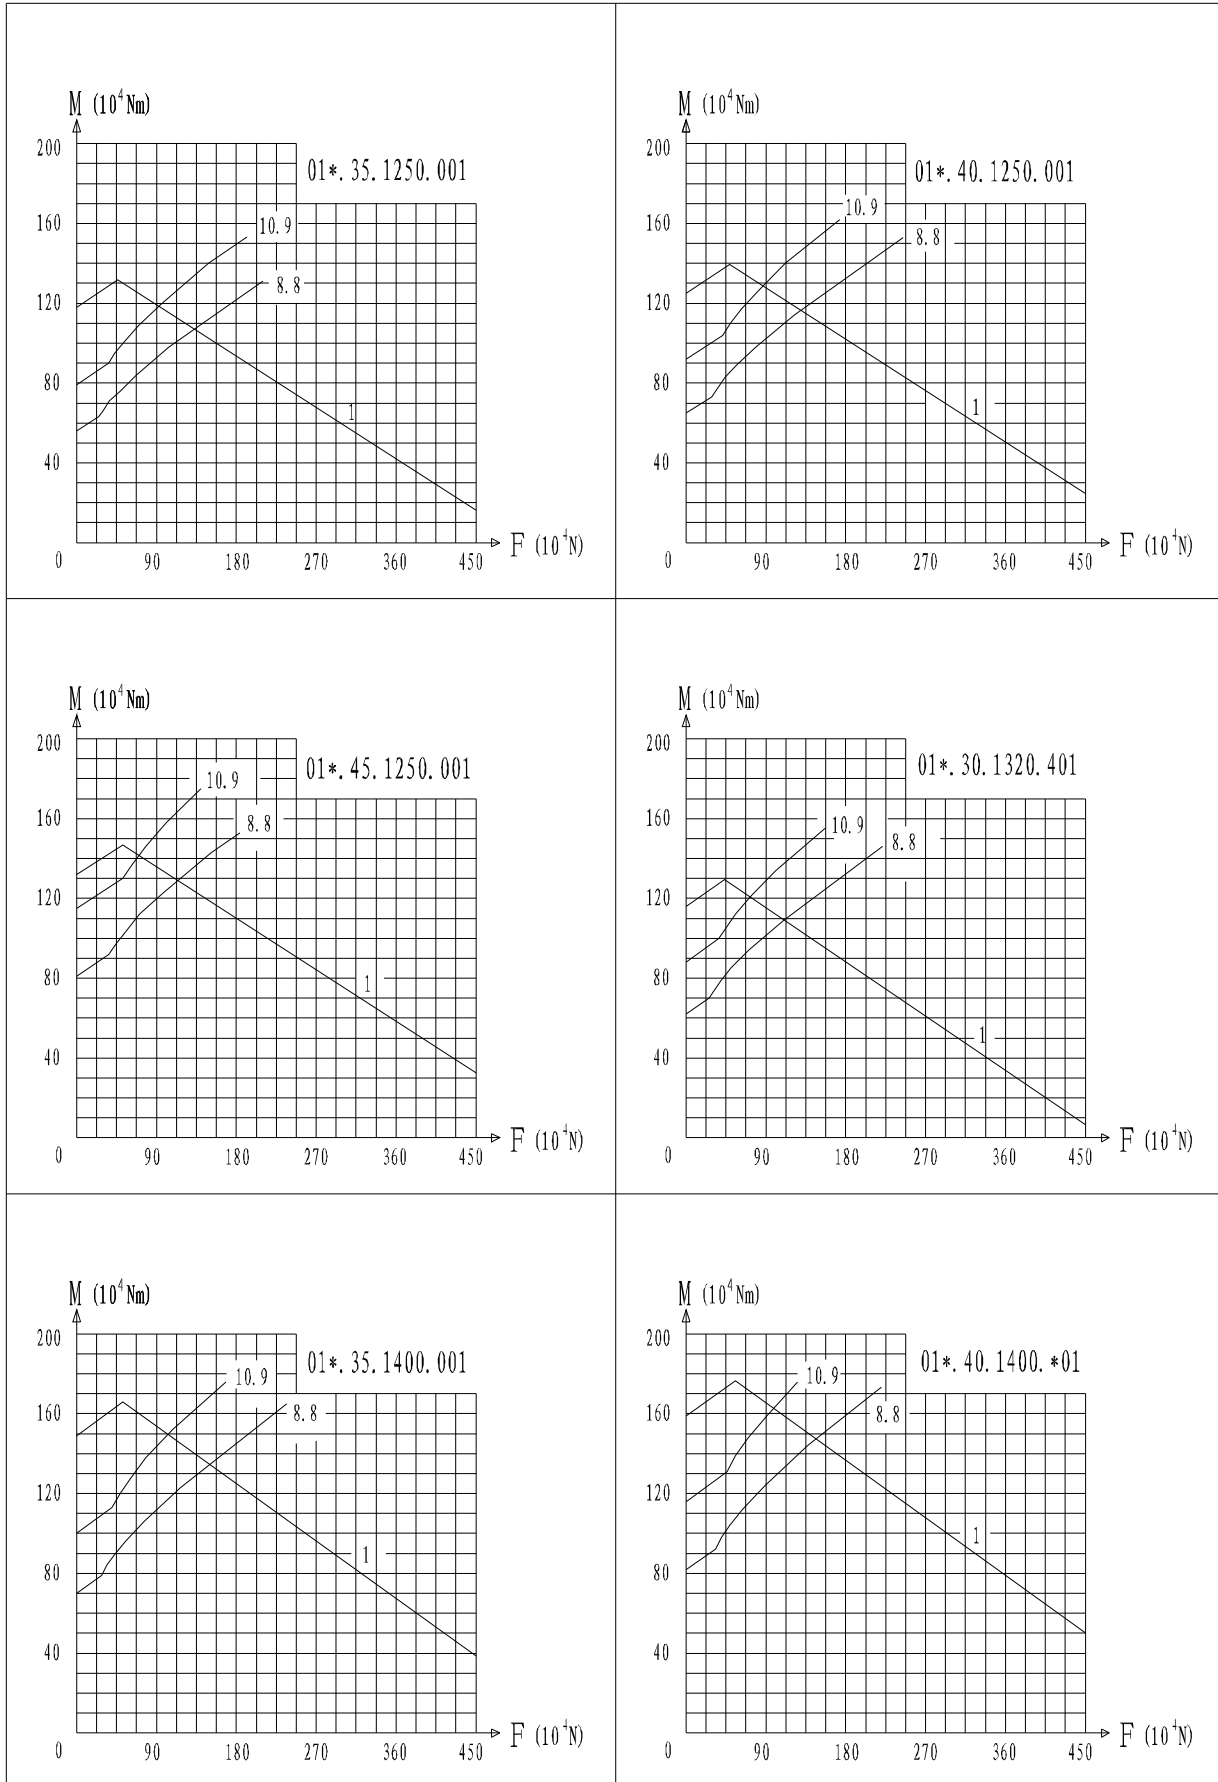

Single row four point contact slewing ring 01 Type

Single row four point contact slewing ring 01 Type

Single row four point contact slewing ring 01 Type

Single row four point contact slewing ring 01 Type

Single row four point contact slewing ring 01 Type

Single row four point contact slewing ring 01 Type