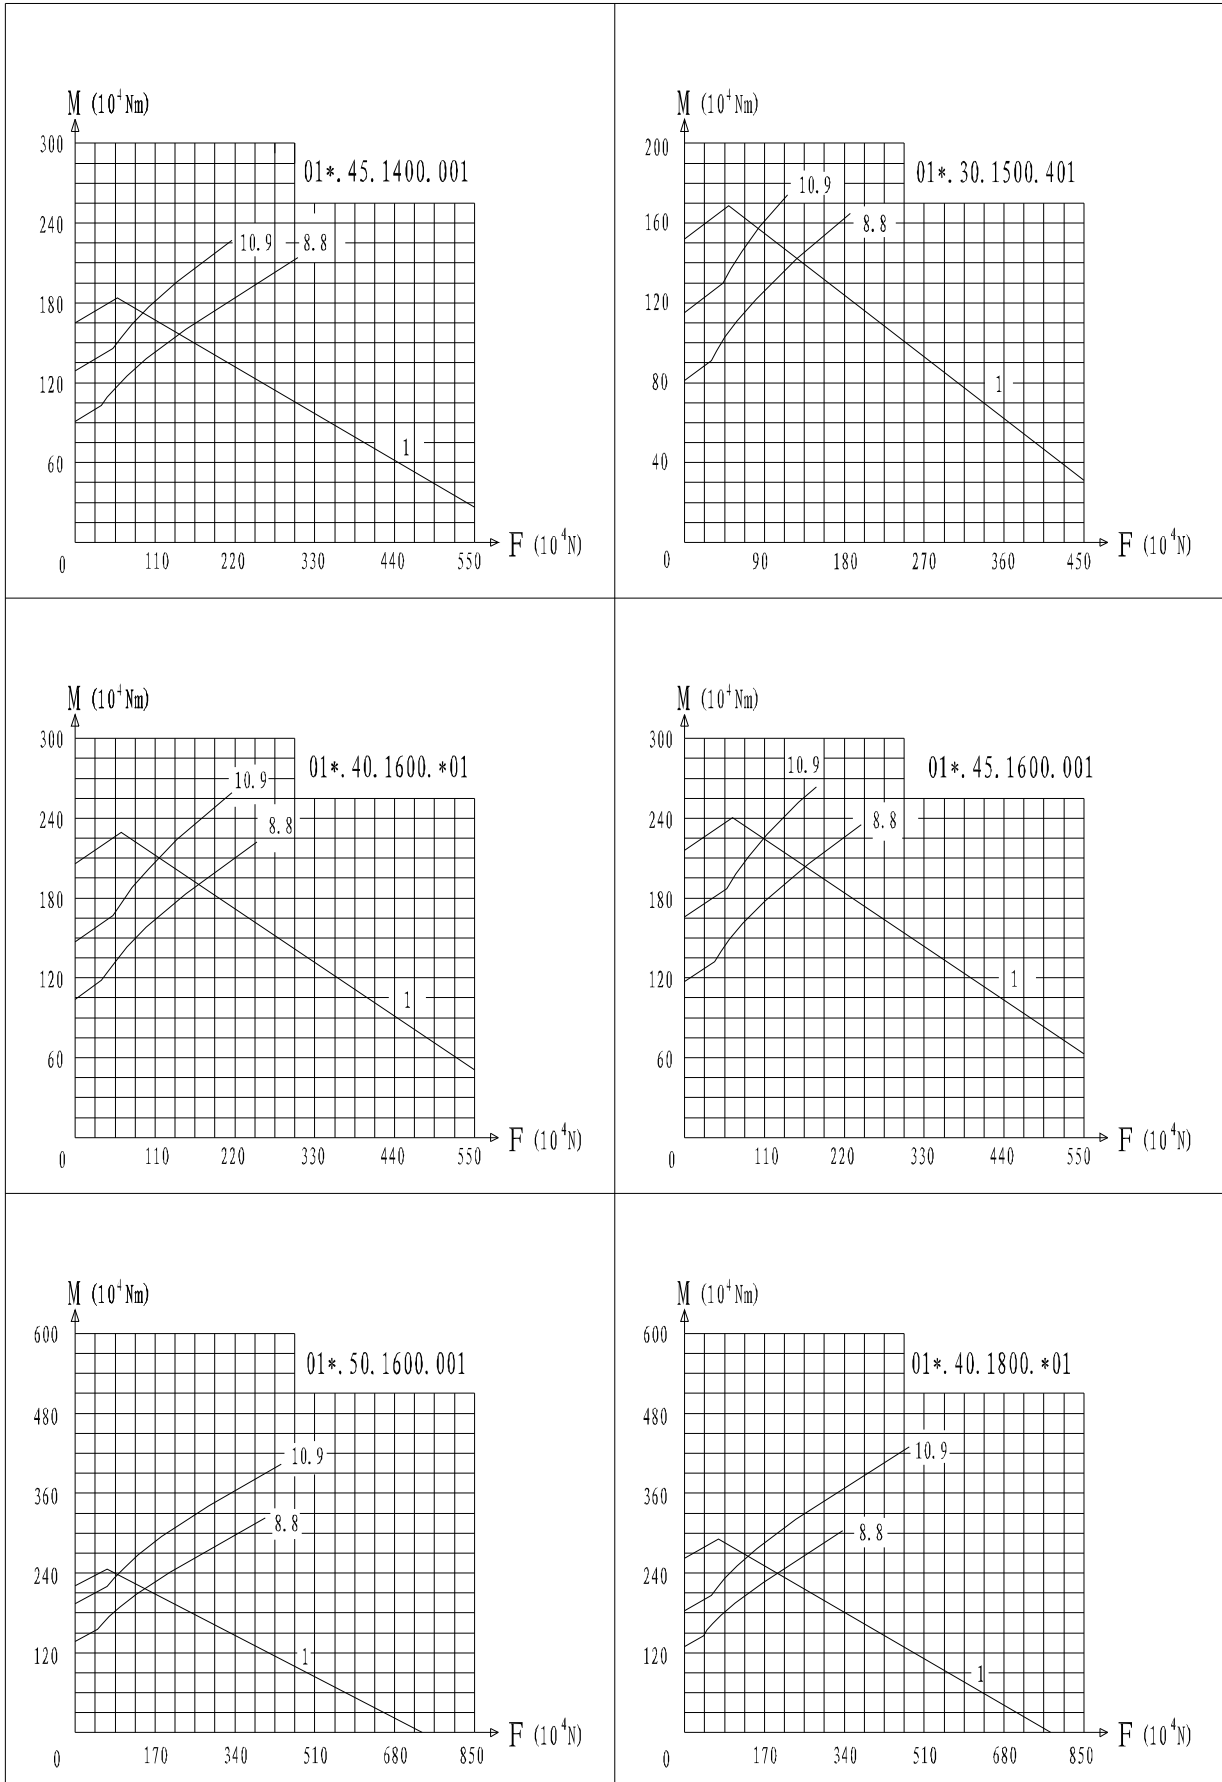

Single row four point contact slewing ring 01 Type

Single row four point contact slewing ring 01 Type

Single row four point contact slewing ring 01 Type

Single row four point contact slewing ring 01 Type

Single row four point contact slewing ring 01 Type

Single row four point contact slewing ring 01 Type