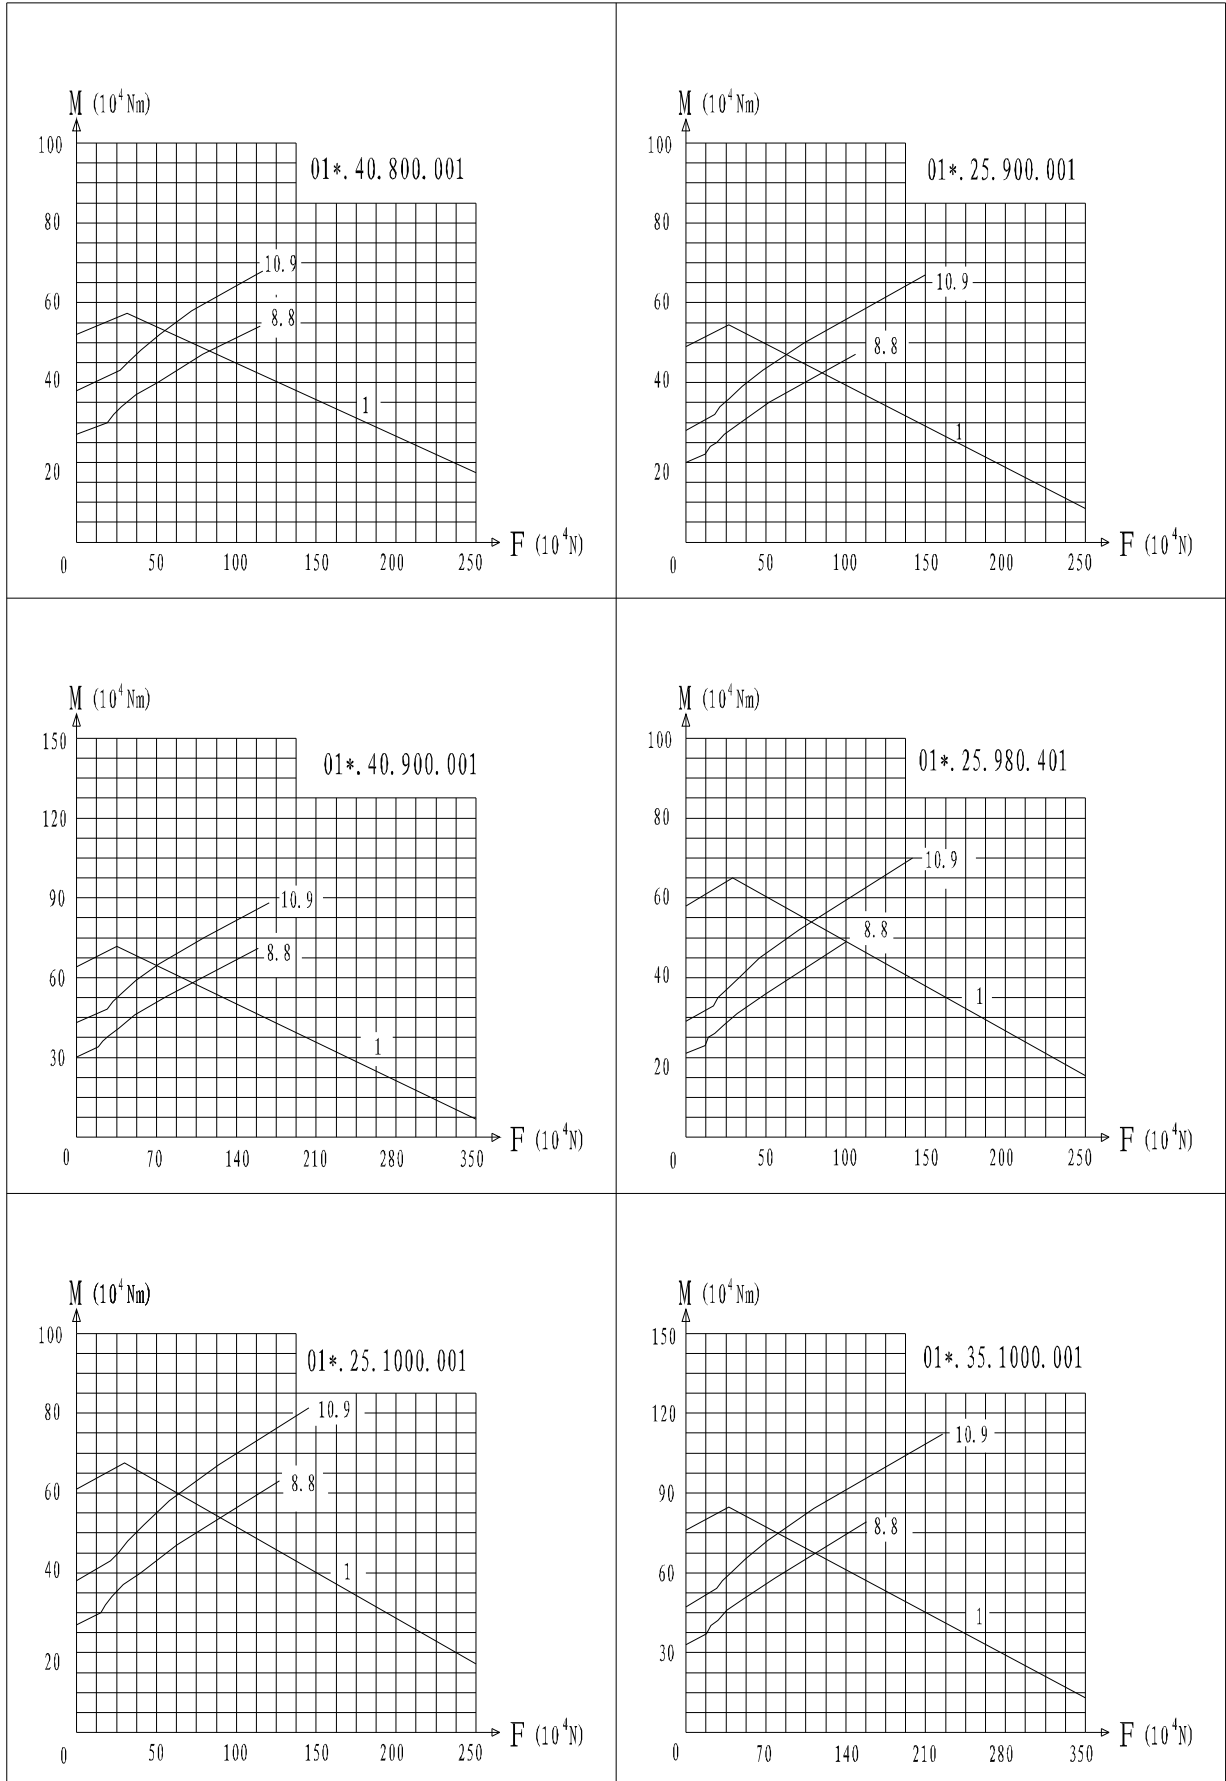

Single row four point contact slewing ring 01 Type

Single row four point contact slewing ring 01 Type

Single row four point contact slewing ring 01 Type

Single row four point contact slewing ring 01 Type

Single row four point contact slewing ring 01 Type

Single row four point contact slewing ring 01 Type