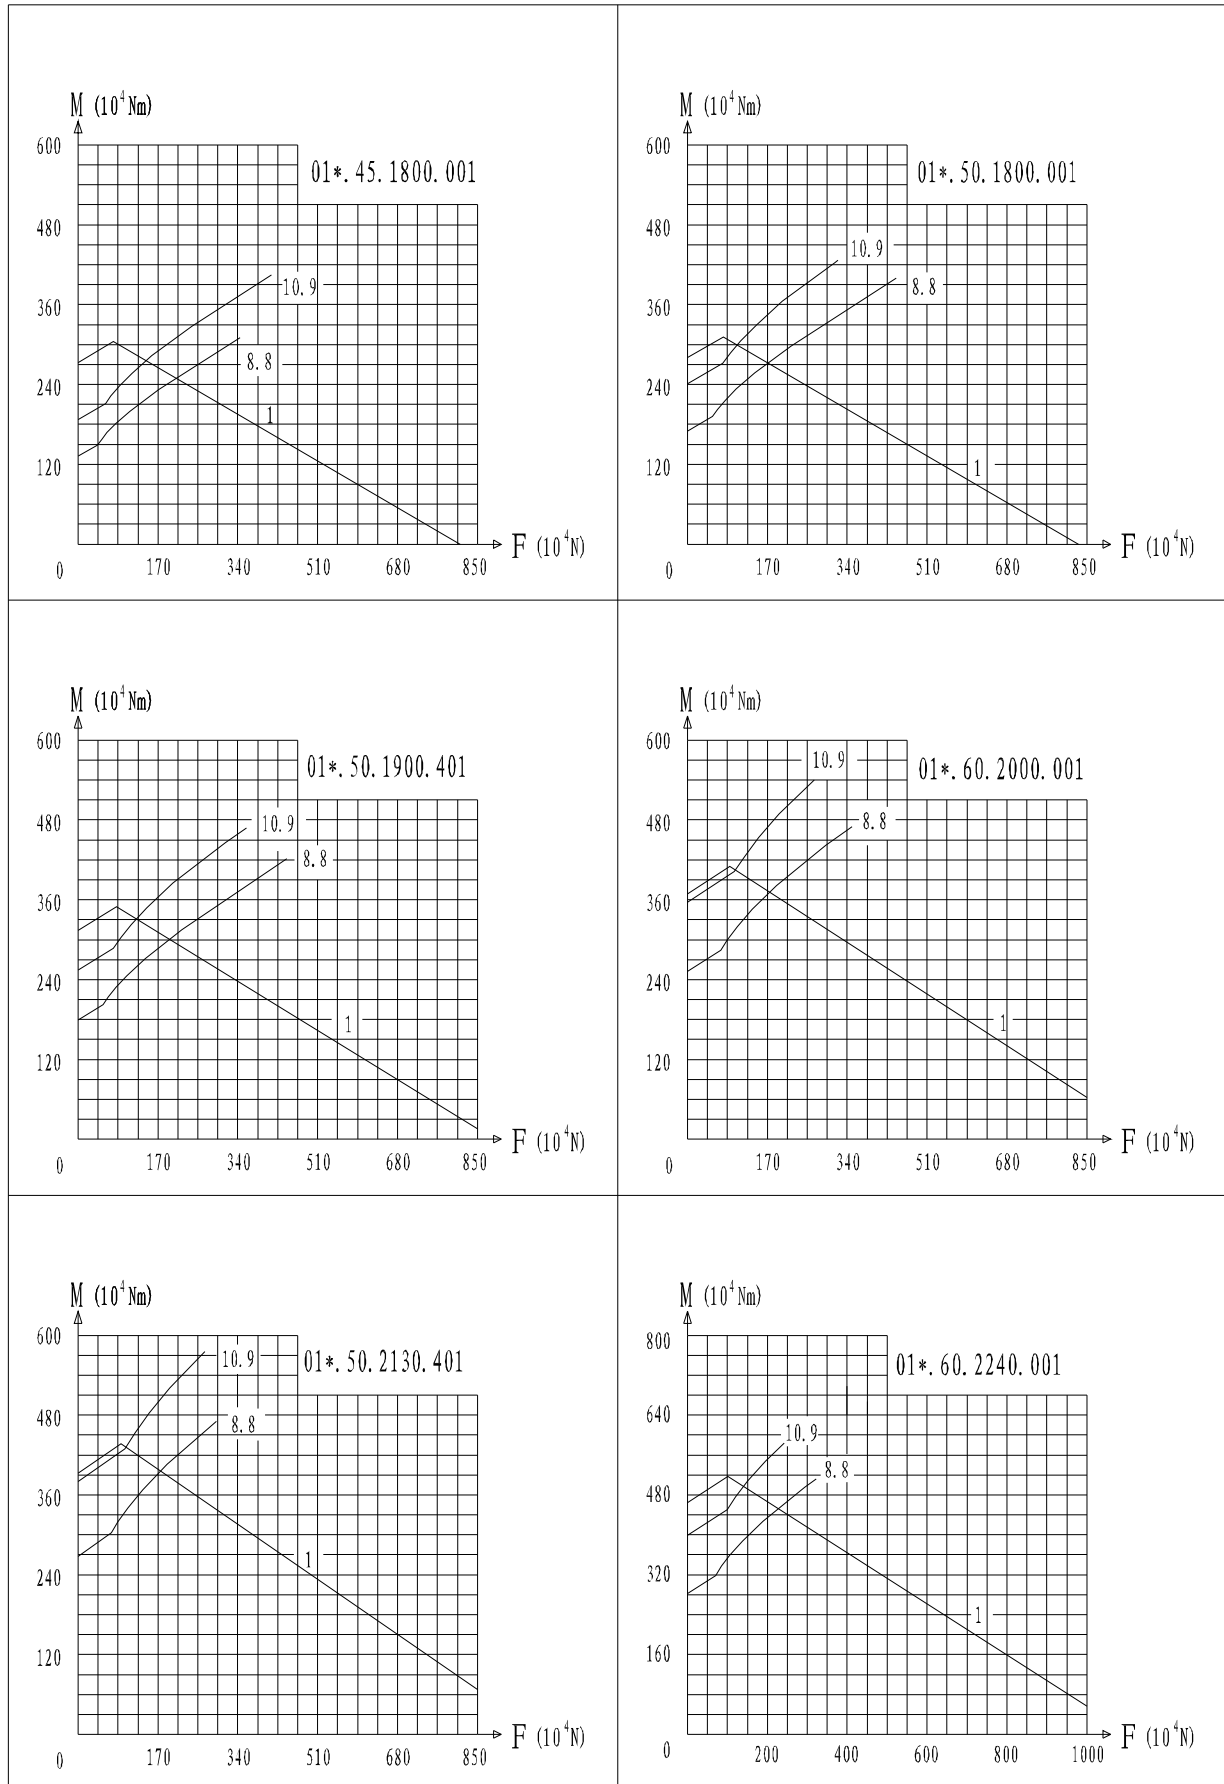

Single row four point contact slewing ring 01 Type

Single row four point contact slewing ring 01 Type

Single row four point contact slewing ring 01 Type

Single row four point contact slewing ring 01 Type

Single row four point contact slewing ring 01 Type

Single row four point contact slewing ring 01 Type