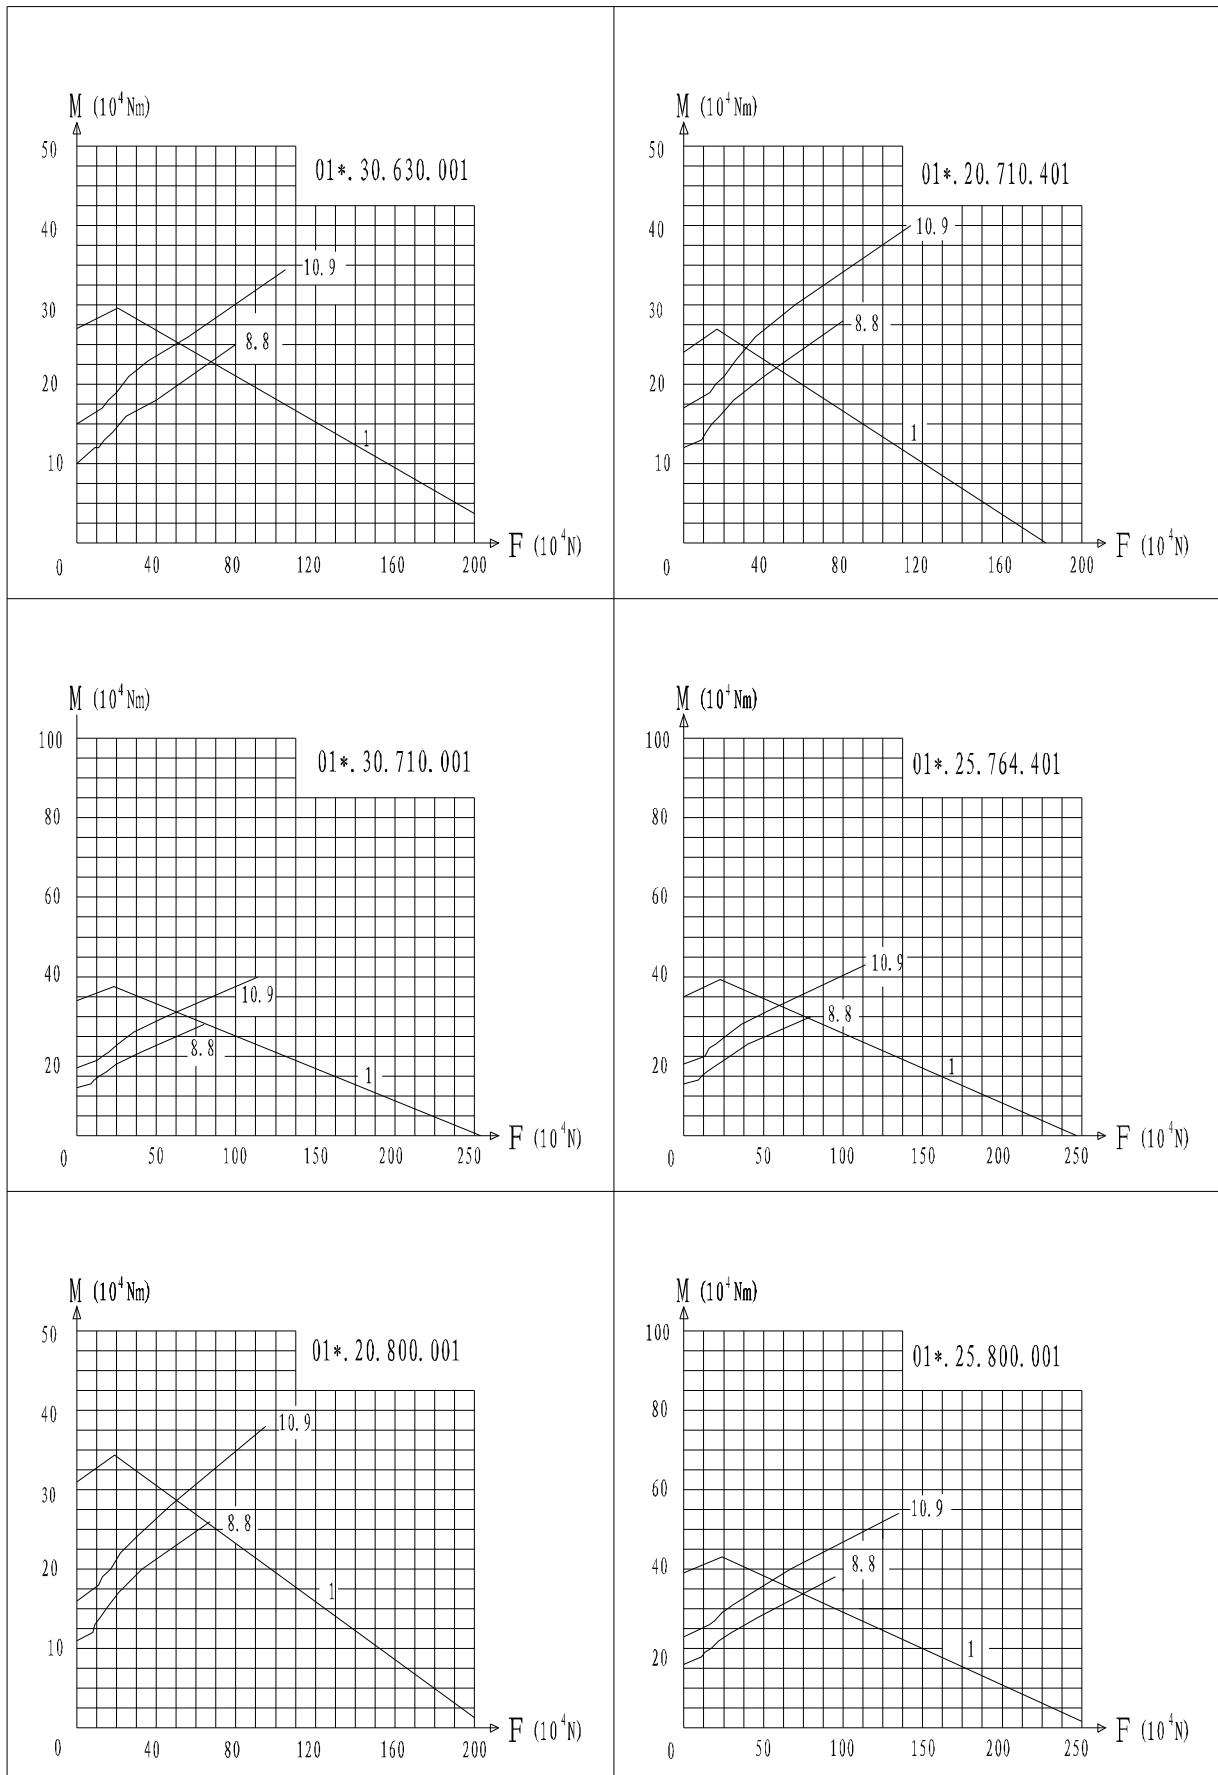

Single row four point contact slewing ring 01 Type

Single row four point contact slewing ring 01 Type

Single row four point contact slewing ring 01 Type

Single row four point contact slewing ring 01 Type

Single row four point contact slewing ring 01 Type

Single row four point contact slewing ring 01 Type