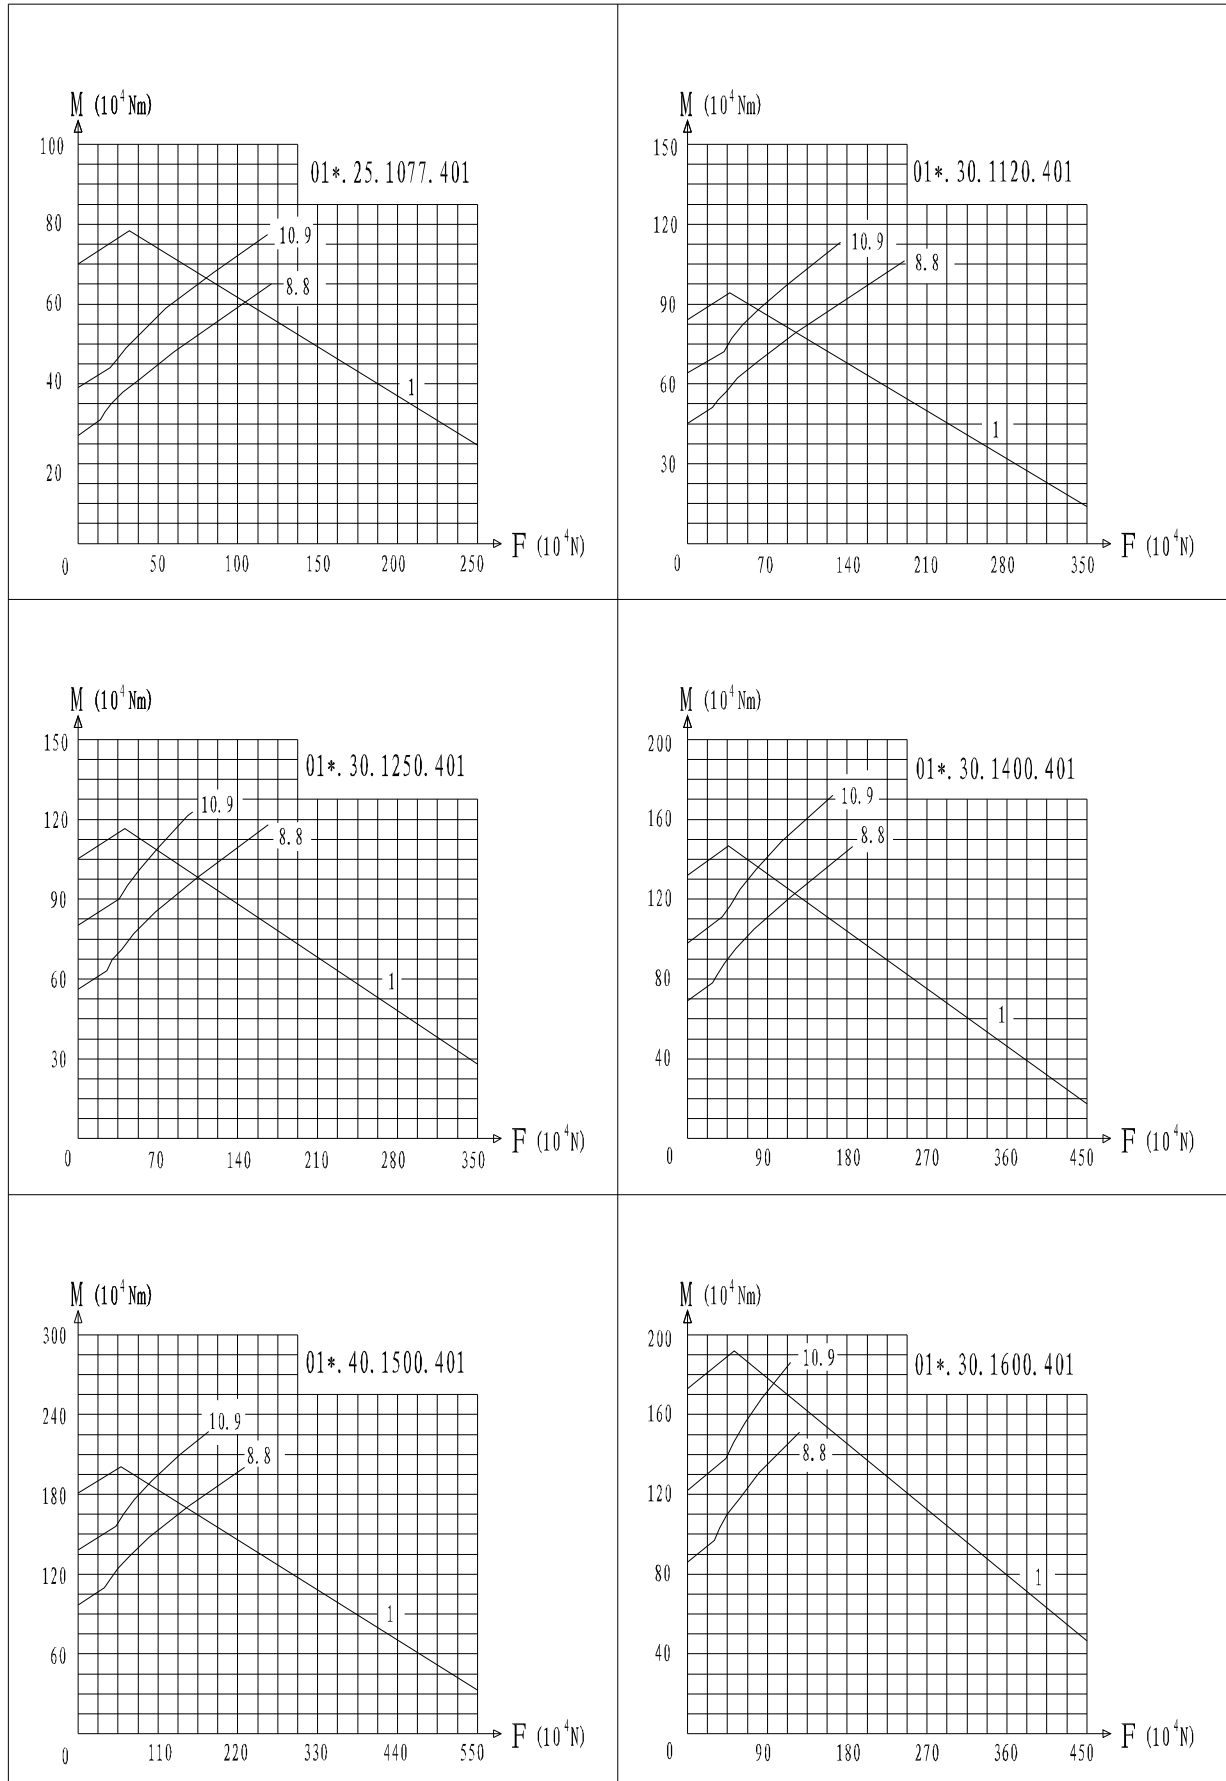

Single row four point contact slewing ring 01 Type

Single row four point contact slewing ring 01 Type

Single row four point contact slewing ring 01 Type

Single row four point contact slewing ring 01 Type

Single row four point contact slewing ring 01 Type

Single row four point contact slewing ring 01 Type