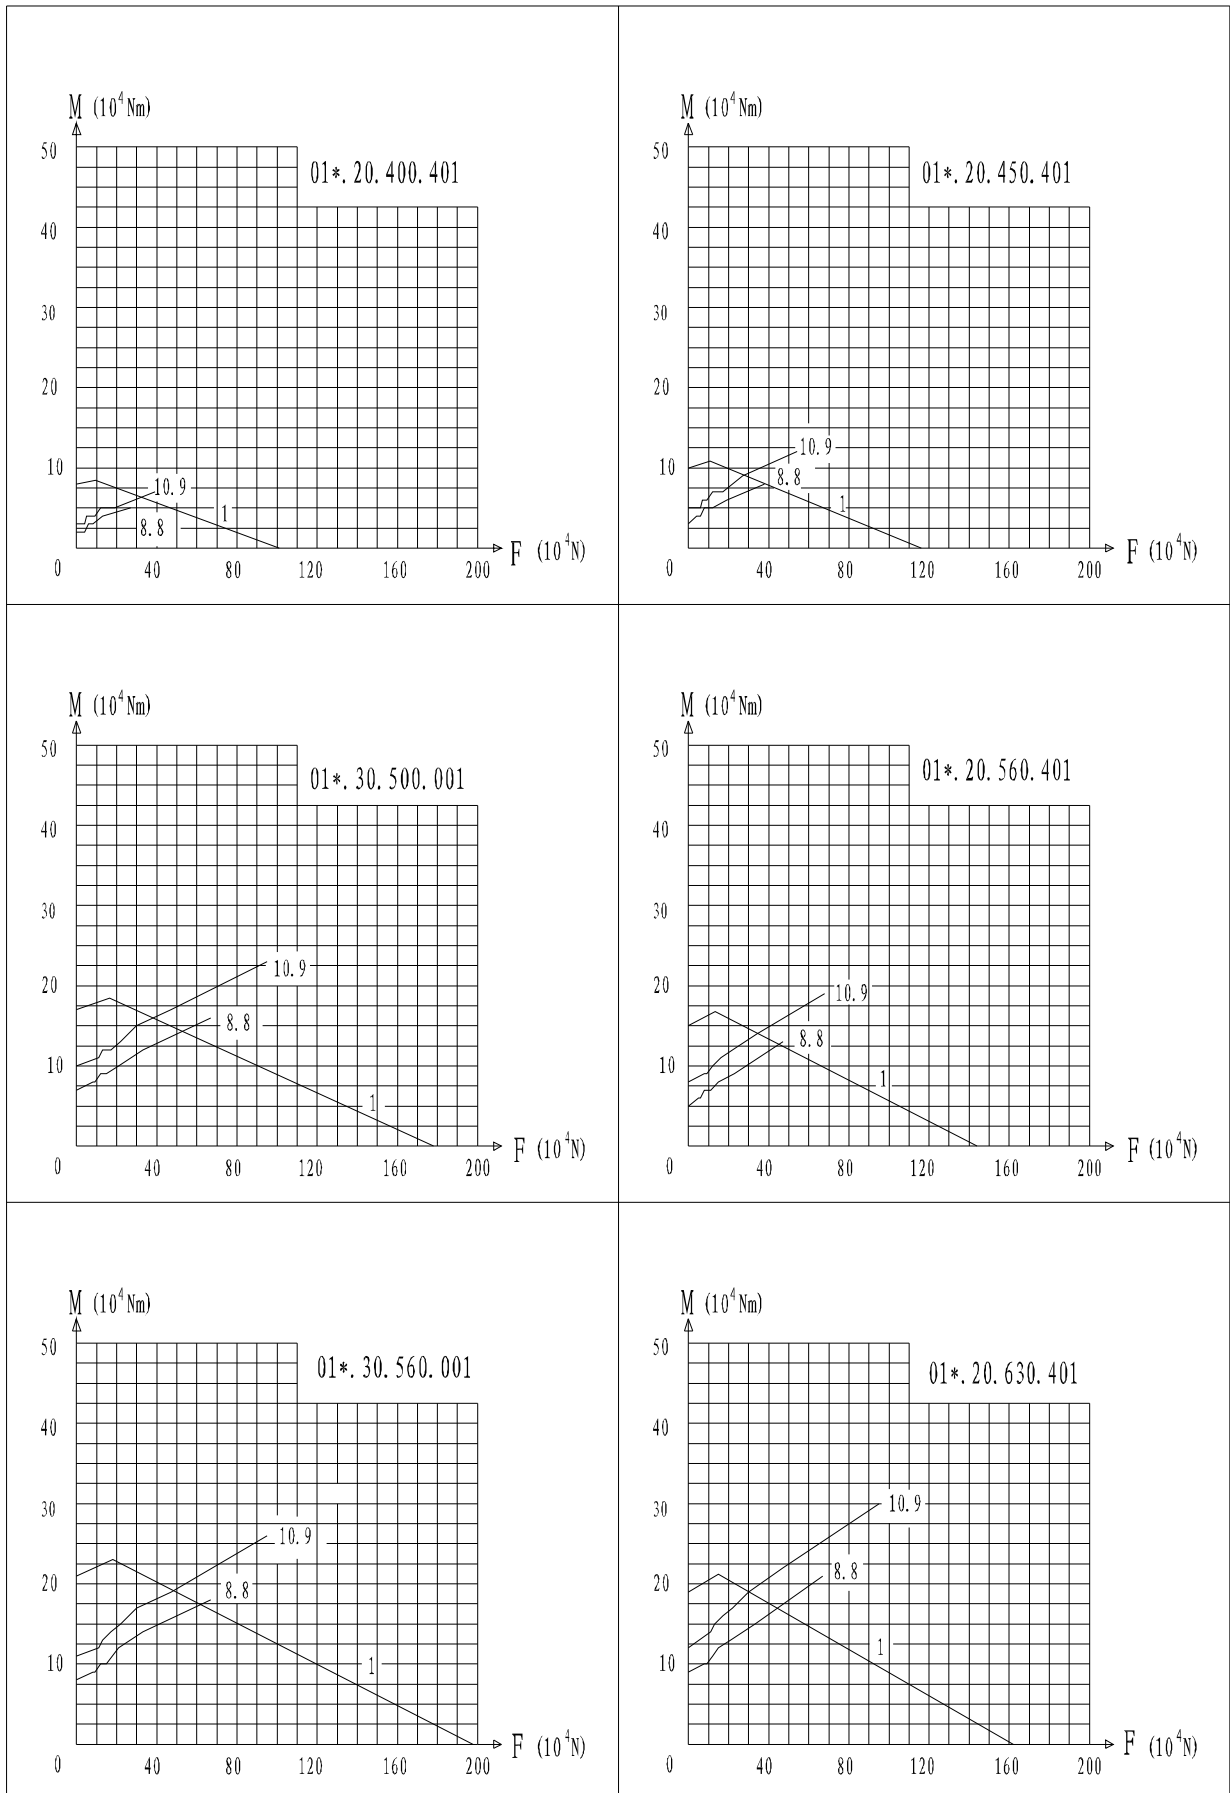

Single row four point contact slewing ring 01 Type

Single row four point contact slewing ring 01 Type

Single row four point contact slewing ring 01 Type

Single row four point contact slewing ring 01 Type

Single row four point contact slewing ring 01 Type

Single row four point contact slewing ring 01 Type