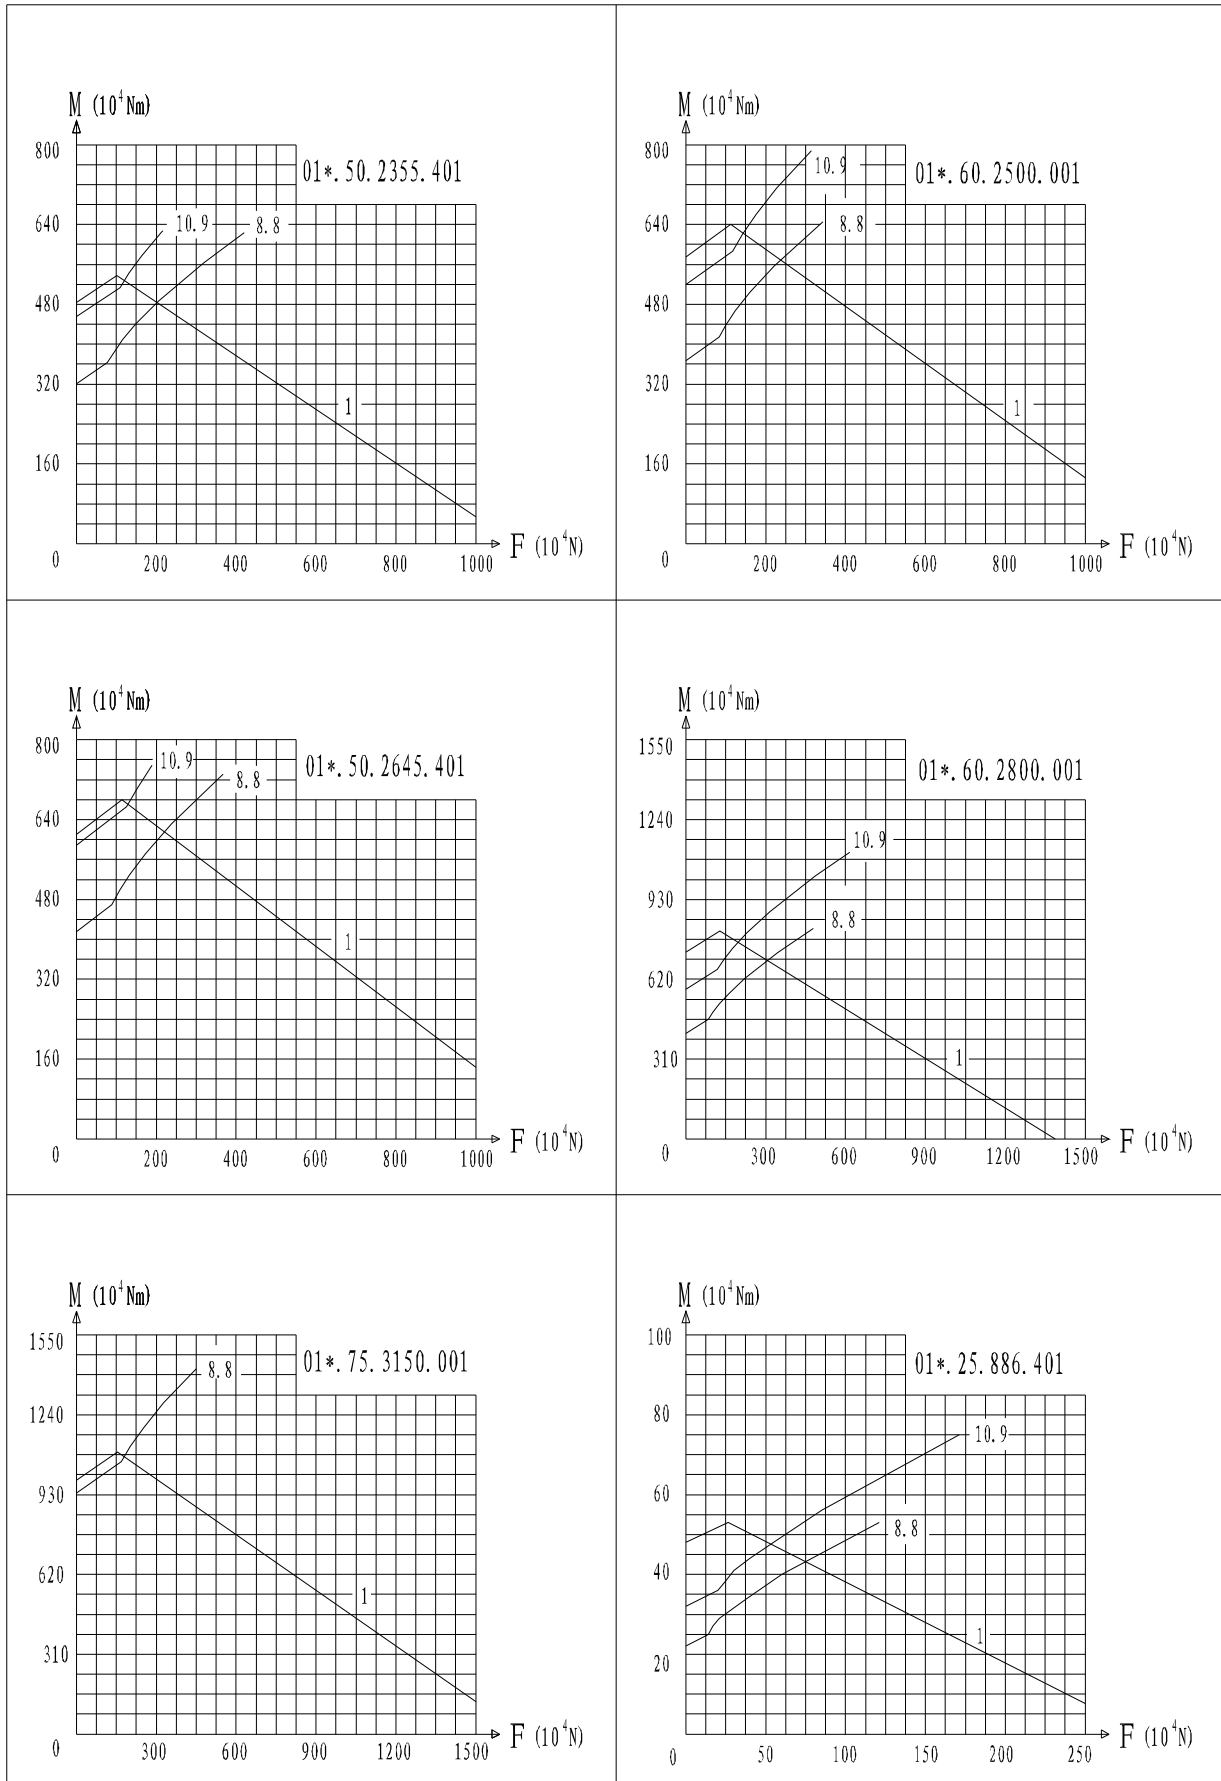

Single row four point contact slewing ring 01 Type

Single row four point contact slewing ring 01 Type

Single row four point contact slewing ring 01 Type

Single row four point contact slewing ring 01 Type

Single row four point contact slewing ring 01 Type

Single row four point contact slewing ring 01 Type