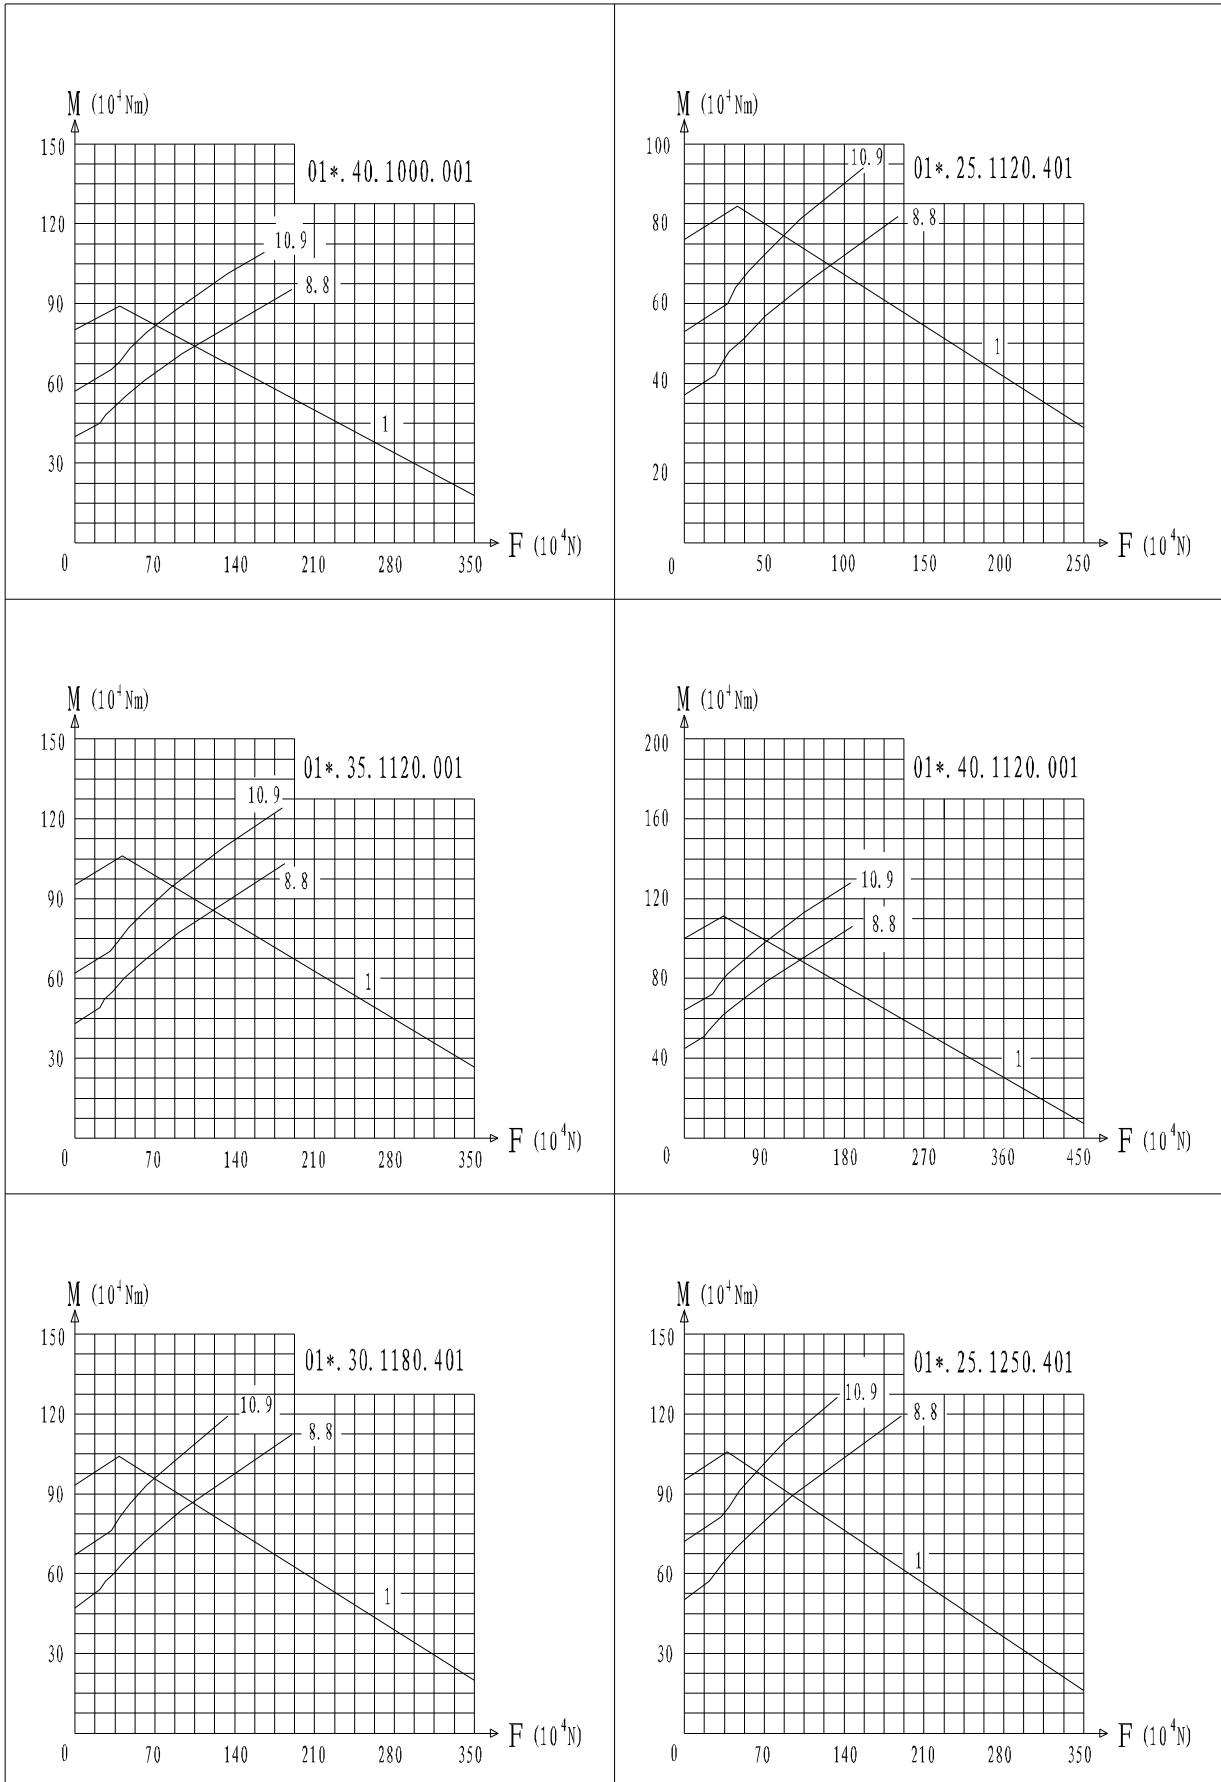

Single row four point contact slewing ring 01 Type

Single row four point contact slewing ring 01 Type

Single row four point contact slewing ring 01 Type

Single row four point contact slewing ring 01 Type

Single row four point contact slewing ring 01 Type

Single row four point contact slewing ring 01 Type